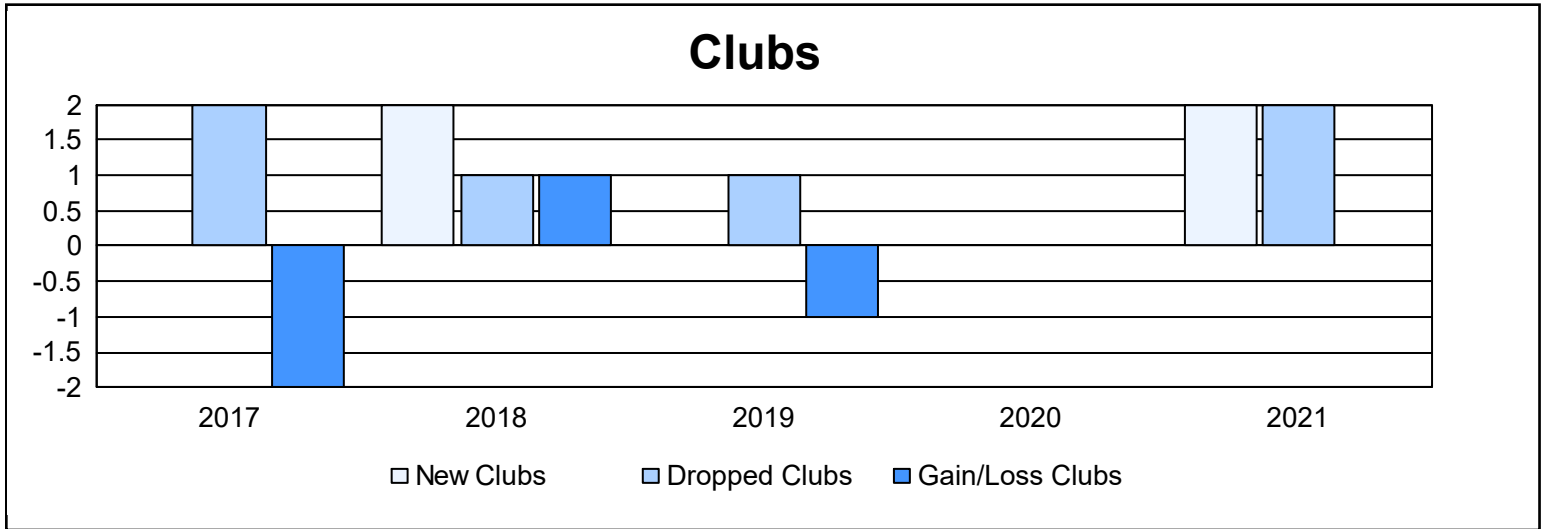

Year	New Clubs	Dropped Clubs	Gain/ Loss Clubs	New Members	Charter Members	Reinstate Members	Transfer Members	Total Member Added	Total Members Dropped	Gain/ Loss Members
2016-2017	0	2	-2	122	3	8	11	144	217	-73
2017-2018	2	1	1	119	49	6	7	181	201	-20
2018-2019	0	1	-1	77	5	4	11	97	158	-61
2019-2020	0	0	0	97	0	3	5	105	144	-39
2020-2021	2	2	0	165	59	5	4	233	248	-15
<b>Average</b>	<b>1</b>	<b>1</b>	<b>0</b>	<b>116</b>	<b>23</b>	<b>5</b>	<b>8</b>	<b>152</b>	<b>194</b>	<b>-42</b>

### Membership Composition June 2021 Cumulative