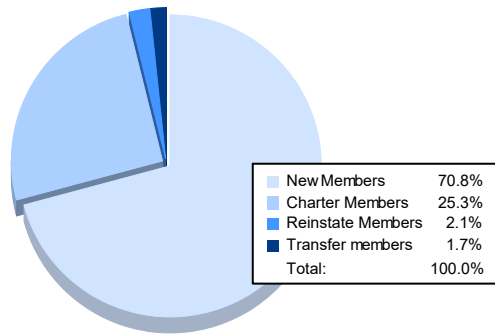

Year	New Clubs	Dropped Clubs	Gain/ Loss Clubs	New Members	Charter Members	Reinstate Members	Transfer Members	Total Member Added	Total Members Dropped	Gain/ Loss Members
2016-2017	0	2	-2	122	3	8	11	144	217	-73
2017-2018	2	1	1	119	49	6	7	181	201	-20
2018-2019	0	1	-1	77	5	4	11	97	158	-61
2019-2020	0	0	0	97	0	3	5	105	144	-39
2020-2021	2	2	0	165	59	5	4	233	248	-15
<b>Average</b>	<b>1</b>	<b>1</b>	<b>0</b>	<b>116</b>	<b>23</b>	<b>5</b>	<b>8</b>	<b>152</b>	<b>194</b>	<b>-42</b>

### Membership Composition June 2021 Cumulative