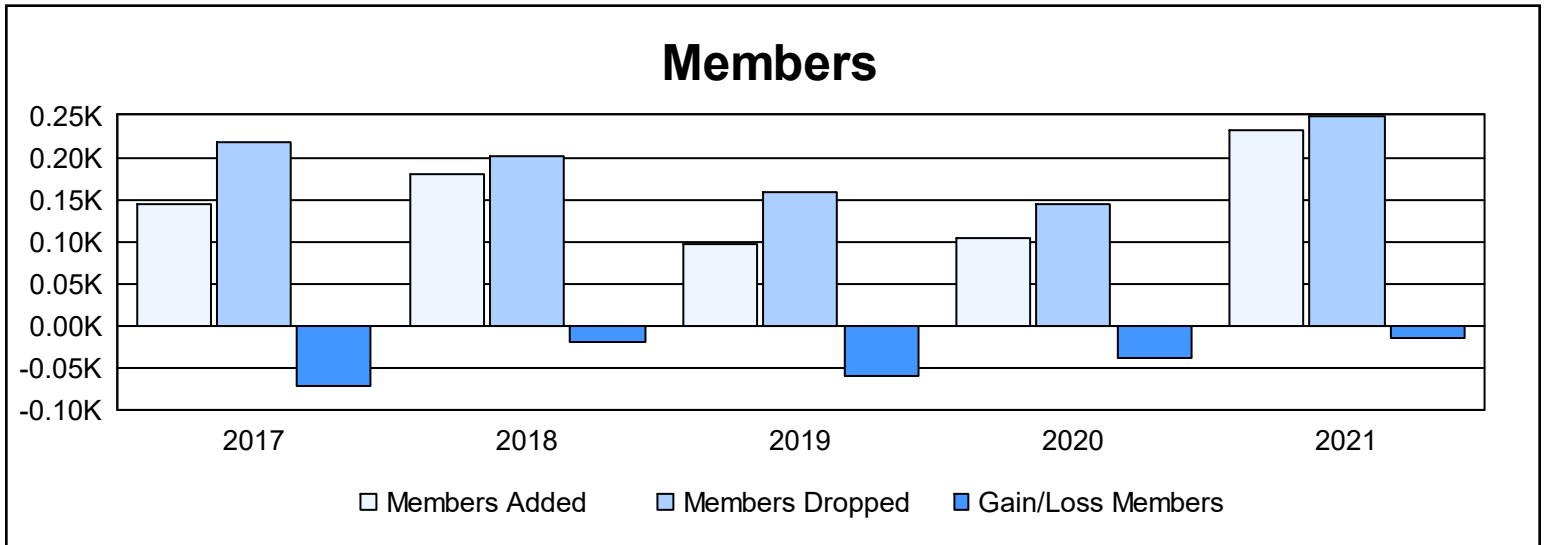

Year	New Clubs	Dropped Clubs	Gain/ Loss Clubs	New Members	Charter Members	Reinstate Members	Transfer Members	Total Member Added	Total Members Dropped	Gain/ Loss Members
2016-2017	0	2	-2	122	3	8	11	144	217	-73
2017-2018	2	1	1	119	49	6	7	181	201	-20
2018-2019	0	1	-1	77	5	4	11	97	158	-61
2019-2020	0	0	0	97	0	3	5	105	144	-39
2020-2021	2	2	0	165	59	5	4	233	248	-15
<b>Average</b>	<b>1</b>	<b>1</b>	<b>0</b>	<b>116</b>	<b>23</b>	<b>5</b>	<b>8</b>	<b>152</b>	<b>194</b>	<b>-42</b>

### Membership Composition June 2021 Cumulative